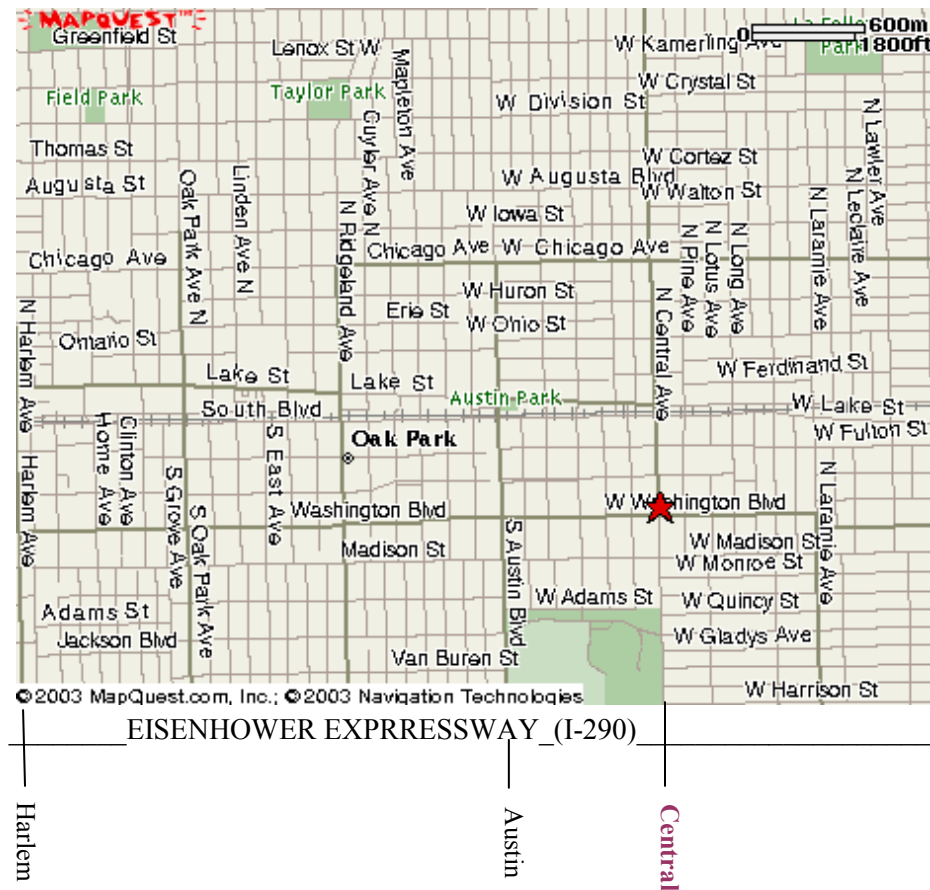

CIRCLE URBAN MINISTRIES  
118 NORTH CENTRAL AVE.  
CHICAGO, ILLINOIS 60644  
(773) 921-1446

Directions:

Take the Eisenhower Expressway (I-290)  
Exit at (#23B) Central Ave., at 5600 West. Central is a north-south street about 7 miles west of downtown Chicago).  
Go north on Central Ave about one mile (pass 118 South Central and Madison)  
Cross Washington Street, and on the west side of North Central you will see the Circle Urban Ministry/ Rock of Salvation Free Church building (118 North Central).  
Just north of the building is a parking lot. Park in the parking lot and then come to the lobby of Circle. Leave your luggage in your car but bring your money/checkbook to complete your payment. **The main entrance to the building is on the west side of N. Central, just south of the parking lot entrance on the west side of N. Central.**  
The receptionist will either page someone from CUP or let you into registration  
Please note that the day will go much better if you are on time for registration as there will not be an easy time later to move into your housing.

Circle Urban Ministries, 118 N. Central, Chicago, IL. 60644